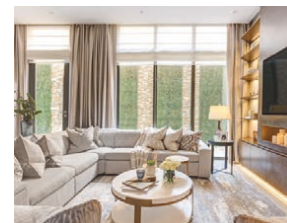

BUTHAINA HUMAIDY INTERIORS

is a Saudi based luxury interior design studio specialising in contemporary classic designs. They are known for their bespoke and custom made pieces that ensure client's needs and requirements are met and the best quality assured.

www.buthainahumaidy.com
contact@buthainahumaidy.com